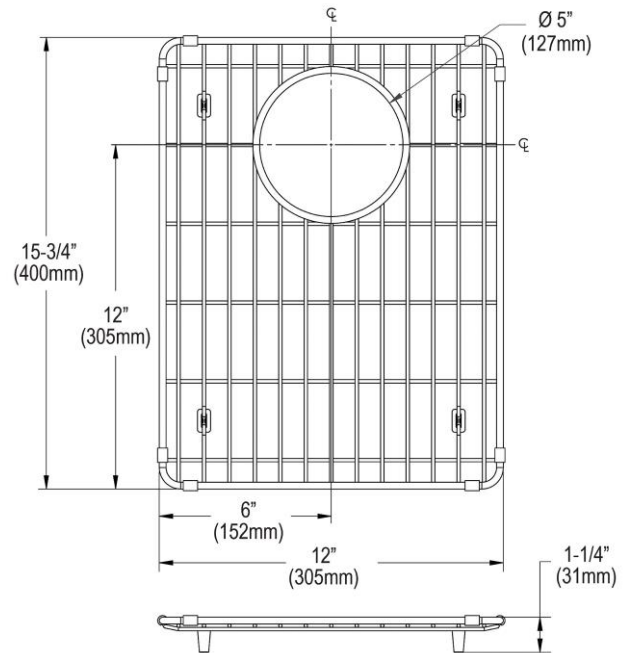

PART: _____ QTY: _____

PROJECT: _____

CONTACT: _____

DATE: _____

NOTES: _____

APPROVAL: _____

In keeping with our policy of continuing product improvement, Elkay reserves the right to change product specifications without notice. Please visit elkay.com for the most current version of Elkay product specification sheets. This specification describes an Elkay product with design, quality, and functional benefits to the user. When making a comparison of other producers' offerings, be certain these features are not overlooked.